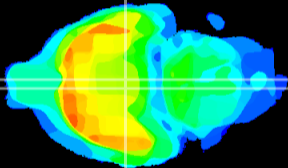

Coronal

Sagittal-R

Sagittal-L

ViBrism: CX24394
Horizontal

VMH