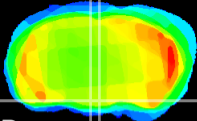

Coronal

Sagittal-R

Sagittal-L

ViBrism: CX24394
Horizontal

VMH