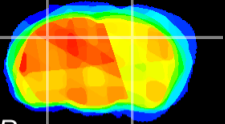

Coronal

Sagittal-R

Sagittal-L

ViBrism: CX24399
Horizontal

CA2/CA3