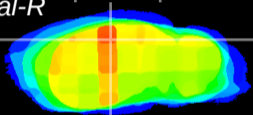

Coronal

Sagittal-R

Sagittal-L

ViBrism: CX24399
Horizontal

CA2/CA3