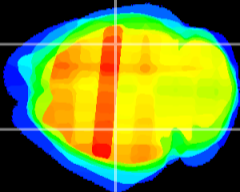

Coronal

Sagittal-R

Sagittal-L

ViBrism: CX24399
Horizontal

CA2/CA3