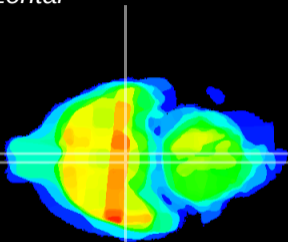

Coronal

Sagittal-R

Sagittal-L

ViBrism: CX24399
Horizontal

VMH