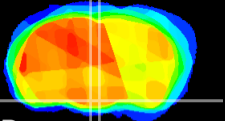

Coronal

Sagittal-R

Sagittal-L

ViBrism: CX24399
Horizontal

VMH