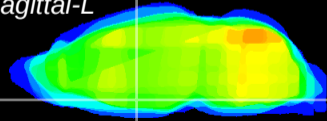

Coronal

Sagittal-R

Sagittal-L

ViBrisM: CX24400
Horizontal

SPa ventral