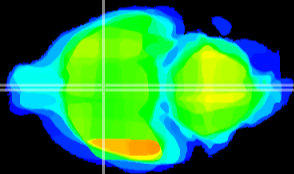

Coronal

Sagittal-R

Sagittal-L

ViBrisM: CX24400
Horizontal

SPa ventral