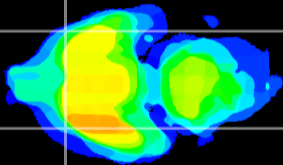

Coronal

Sagittal-R

Sagittal-L

ViBrism: CX24404
Horizontal

Pir