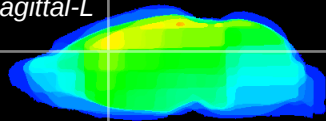

Coronal

Sagittal-R

Sagittal-L

ViBrism: CX24405
Horizontal

Cx cingulate