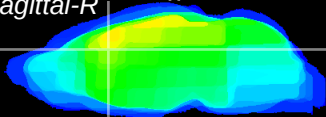

Coronal

Sagittal-R

Sagittal-L

ViBrism: CX24405
Horizontal

Cx cingulate