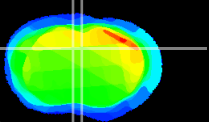

Coronal

Sagittal-R

Sagittal-L

ViBrism: CX24405
Horizontal

Cx cingulate