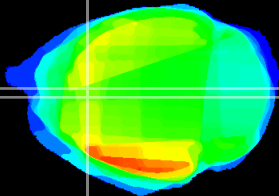

Coronal

Sagittal-R

Sagittal-L

ViBrism: CX24405
Horizontal

Cx cingulate