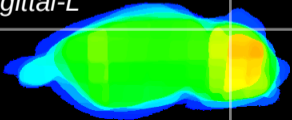

Coronal

Sagittal-R

Sagittal-L

ViBrism: CX24408
Horizontal

Cb lobe