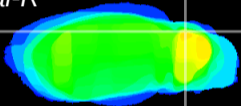

Coronal

Sagittal-R

Sagittal-L

ViBrism: CX24408
Horizontal

Cb lobe