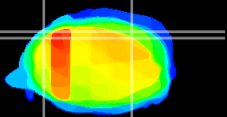

Coronal

Sagittal-R

Sagittal-L

ViBrism: CX24408
Horizontal

Cb lobe