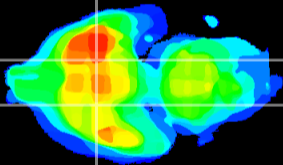

Coronal

Sagittal-R

Sagittal-L

ViBrism: CX24416
Horizontal

S0