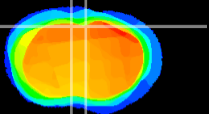

Coronal

Sagittal-R

Sagittal-L

ViBriSM: CX24418
Horizontal

Cx motor