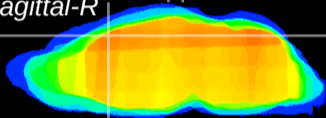

Coronal

Sagittal-R

Sagittal-L

ViBriSM: CX24418
Horizontal

Cx motor