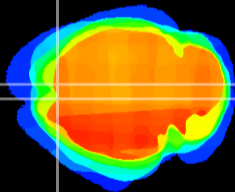

Coronal

Sagittal-R

Sagittal-L

ViBriSM: CX24418
Horizontal

Cx motor