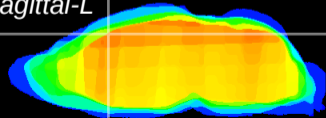

Coronal

Sagittal-R

Sagittal-L

ViBriSM: CX24418
Horizontal

Cx motor