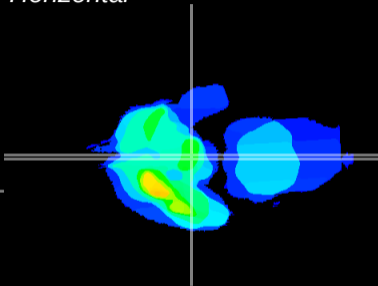

Coronal

Sagittal-R

Sagittal-L

ViBrism: CX24418
Horizontal

ME