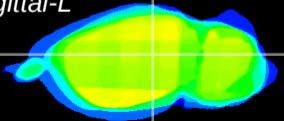

Coronal

Sagittal-R

Sagittal-L

ViBrism: CX24420
Horizontal

LG