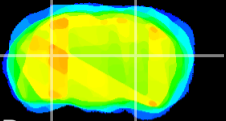

Coronal

Sagittal-R

Sagittal-L

ViBrism: CX24420
Horizontal

LG