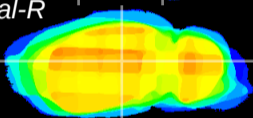

Coronal

Sagittal-R

Sagittal-L

ViBrism: CX24420
Horizontal

LG