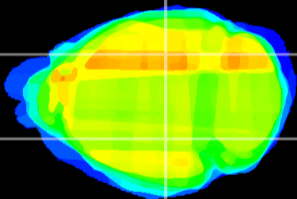

Coronal

Sagittal-R

Sagittal-L

ViBrism: CX24420
Horizontal

LG