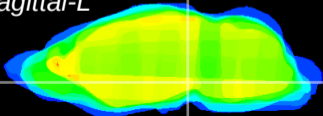

Coronal

Sagittal-R

Sagittal-L

ViBrism: CX24420
Horizontal

SN