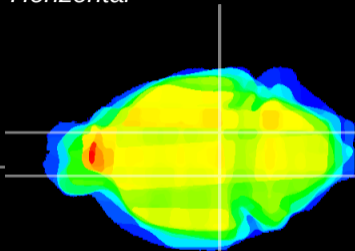

Coronal

Sagittal-R

Sagittal-L

ViBrism: CX24420
Horizontal

SN