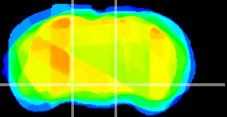

Coronal

Sagittal-R

Sagittal-L

ViBrism: CX24420
Horizontal

SN