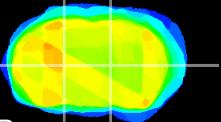

Coronal

Sagittal-R

Sagittal-L

ViBriSM: CX24420
Horizontal

VA/VL