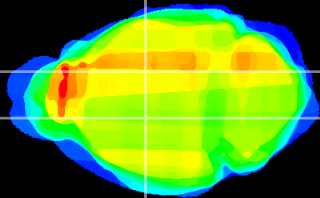

Coronal

Sagittal-R

Sagittal-L

ViBriSM: CX24420
Horizontal

VA/VL