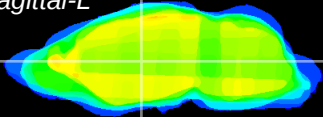

Coronal

Sagittal-R

Sagittal-L

ViBriSM: CX24420
Horizontal

VA/VL