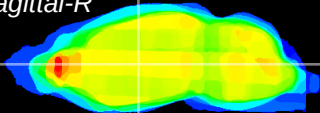

Coronal

Sagittal-R

Sagittal-L

ViBriSM: CX24420
Horizontal

VA/VL