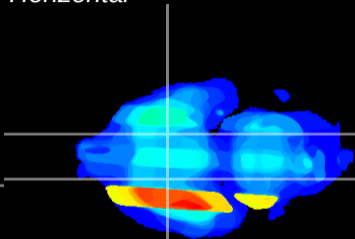

Coronal

Sagittal-R

Sagittal-L

ViBrism: CX24431
Horizontal

S0