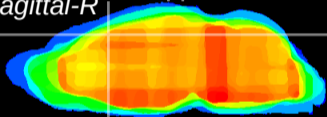

Coronal

Sagittal-R

Sagittal-L

ViBrism: CX24443
Horizontal

Cx motor