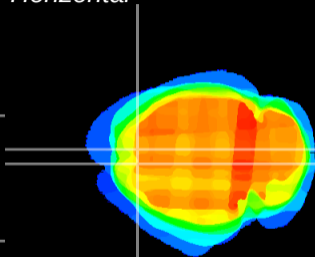

Coronal

Sagittal-R

Sagittal-L

ViBrism: CX24443
Horizontal

Cx motor