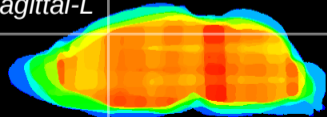

Coronal

Sagittal-R

Sagittal-L

ViBrism: CX24443
Horizontal

Cx motor