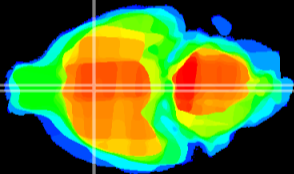

Coronal

Sagittal-R

Sagittal-L

ViBrism: CX24443
Horizontal

MPA