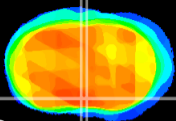

Coronal

Sagittal-R

Sagittal-L

ViBrism: CX24443
Horizontal

MPA