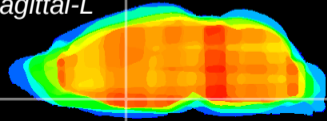

Coronal

Sagittal-R

Sagittal-L

ViBrism: CX24443
Horizontal

MPA