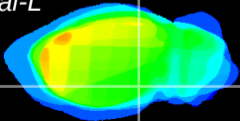

Coronal

Sagittal-R

Sagittal-L

ViBrism: CX24466
Horizontal