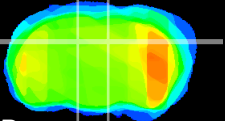

Coronal

Sagittal-R

Sagittal-L

ViBrism: CX24467
Horizontal

DG