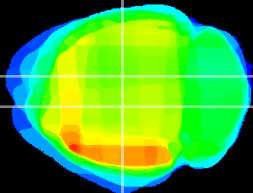

Coronal

Sagittal-R

Sagittal-L

ViBrism: CX24467
Horizontal

DG