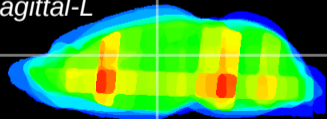

Coronal

Sagittal-R

Sagittal-L

ViBrism: CX24470
Horizontal

Hb