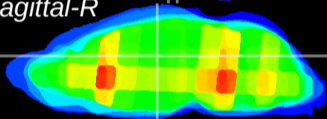

Coronal

Sagittal-R

Sagittal-L

ViBrism: CX24470
Horizontal

Hb