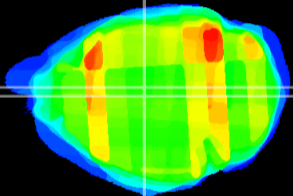

Coronal

Sagittal-R

Sagittal-L

ViBrism: CX24470
Horizontal

Hb