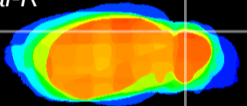

Coronal

Sagittal-R

Sagittal-L

ViBrism: CX24471
Horizontal

Cb lobe