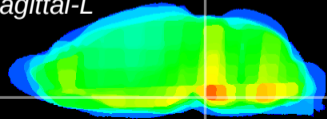

Coronal

Sagittal-R

Sagittal-L

ViBrism: CX24473
Horizontal

Pn