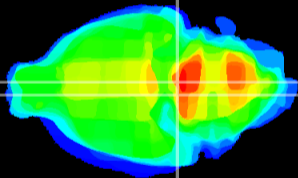

Coronal

Sagittal-R

Sagittal-L

ViBrism: CX24473
Horizontal

Pn