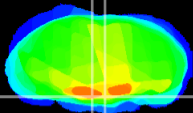

Coronal

Sagittal-R

Sagittal-L

ViBrism: CX24473
Horizontal

Pn