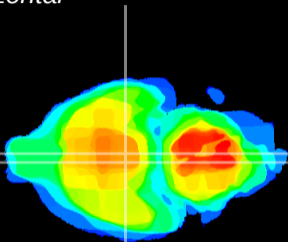

Coronal

Sagittal-R

Sagittal-L

ViBrism: CX24476
Horizontal

VMH