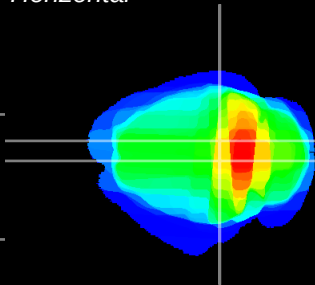

Coronal

Sagittal-R

Sagittal-L

ViBrism: CX24479
Horizontal

SC