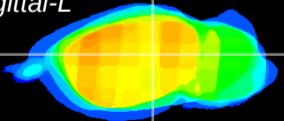

Coronal

Sagittal-R

Sagittal-L

ViBrism: CX24482
Horizontal

LG