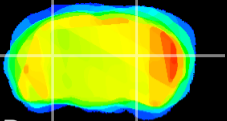

Coronal

Sagittal-R

Sagittal-L

ViBrism: CX24482
Horizontal

LG