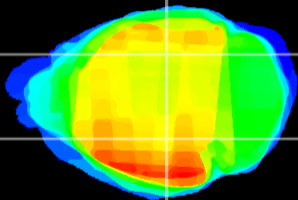

Coronal

Sagittal-R

Sagittal-L

ViBrism: CX24482
Horizontal

LG