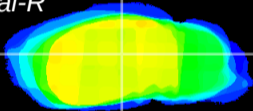

Coronal

Sagittal-R

Sagittal-L

ViBrism: CX24482
Horizontal

LG