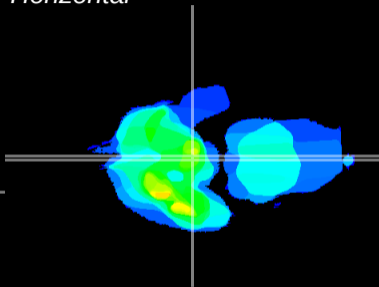

Coronal

Sagittal-R

Sagittal-L

ViBrism: CX24486
Horizontal

ME