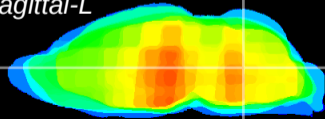

Coronal

Sagittal-R

Sagittal-L

ViBrism: CX24486
Horizontal

MVe