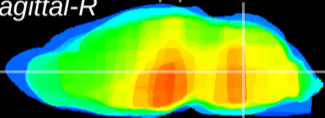

Coronal

Sagittal-R

Sagittal-L

ViBrism: CX24486
Horizontal

MVe