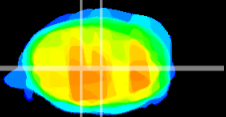

Coronal

Sagittal-R

Sagittal-L

ViBrism: CX24486
Horizontal

MVe