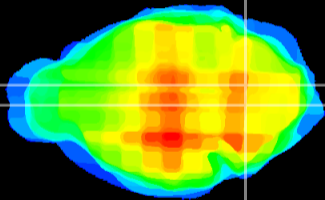

Coronal

Sagittal-R

Sagittal-L

ViBrism: CX24486
Horizontal

MVe