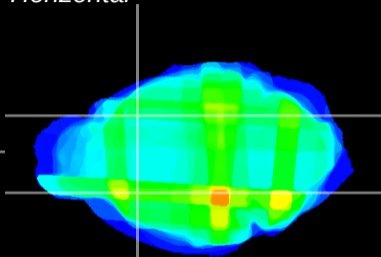

*Coronal*

*Sagittal-R*

*Sagittal-L*

ViBrism: CX24493  
*Horizontal*

CPU lateral