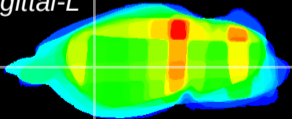

*Coronal*

*Sagittal-R*

*Sagittal-L*

ViBrism: CX24493  
*Horizontal*

CPU lateral