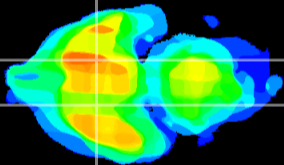

Coronal

Sagittal-R

Sagittal-L

ViBrism: CX24501
Horizontal

S0