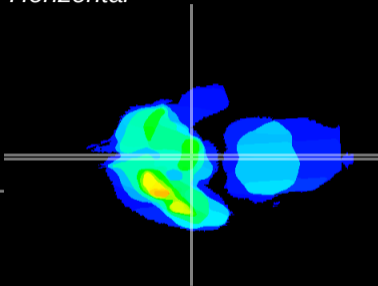

Coronal

Sagittal-R

Sagittal-L

ViBrism: CX24503
Horizontal

ME