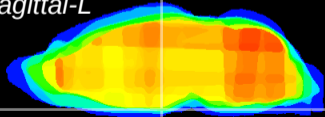

Coronal

Sagittal-R

Sagittal-L

ViBrism: CX24503
Horizontal

ME