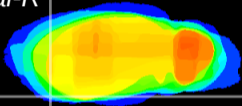

Coronal

Sagittal-R

Sagittal-L

ViBrism: CX24503
Horizontal

Pir