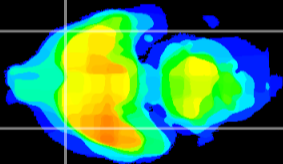

Coronal

Sagittal-R

Sagittal-L

ViBrism: CX24503
Horizontal

Pir