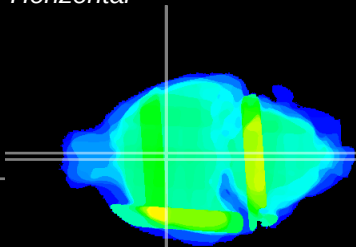

Coronal

Sagittal-R

Sagittal-L

ViBriSm: CX24507
Horizontal

SPa dorsal