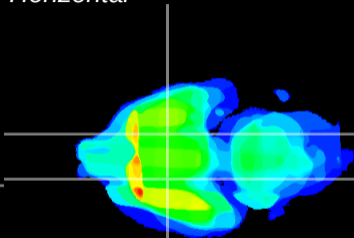

Coronal

Sagittal-R

Sagittal-L

ViBrism: CX24517  
Horizontal

S0