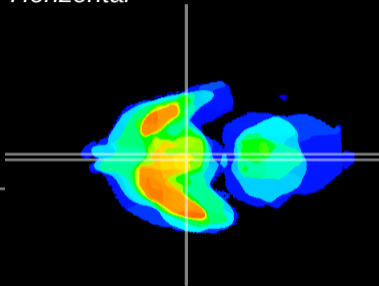

Coronal

Sagittal-R

Sagittal-L

ViBrism: CX24522
Horizontal

Arc