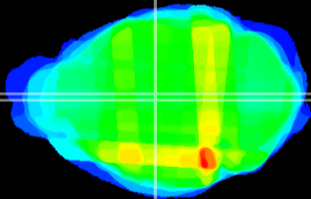

Coronal

Sagittal-R

Sagittal-L

ViBrism: CX24527
Horizontal

MD