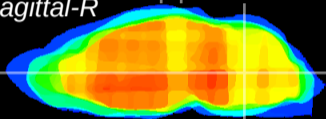

Coronal

Sagittal-R

Sagittal-L

ViBrism: CX24528
Horizontal

MVe