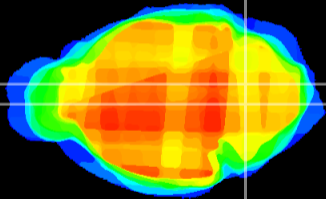

Coronal

Sagittal-R

Sagittal-L

ViBrism: CX24528
Horizontal

MVe