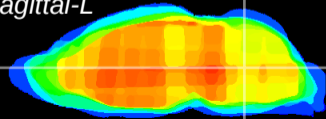

Coronal

Sagittal-R

Sagittal-L

ViBrism: CX24528
Horizontal

MVe