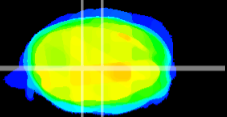

Coronal

Sagittal-R

Sagittal-L

ViBrism: CX24528
Horizontal

MVe