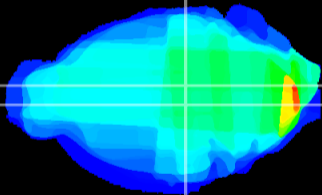

Coronal

Sagittal-R

Sagittal-L

ViBrism: CX24536
Horizontal

VTA