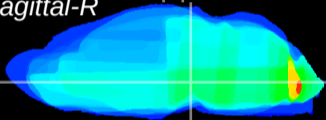

Coronal

Sagittal-R

Sagittal-L

ViBrism: CX24536
Horizontal

VTA