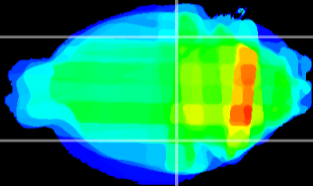

Coronal

Sagittal-R

Sagittal-L

ViBrism: CX24538
Horizontal

ventral S