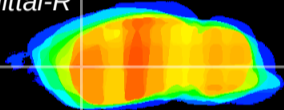

Coronal

Sagittal-R

Sagittal-L

ViBrisM: CX24544
Horizontal

CPU lateral