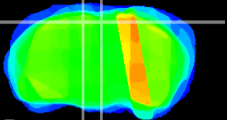

Coronal

Sagittal-R

Sagittal-L

ViBrism: CX24547
Horizontal

RS