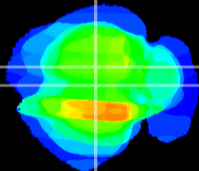

Coronal

Sagittal-R

Sagittal-L

ViBrism: CX24547
Horizontal

RS