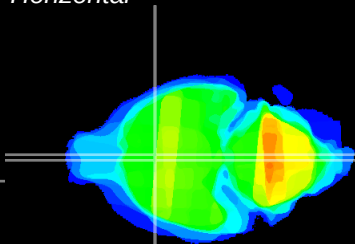

Coronal

Sagittal-R

Sagittal-L

ViBrism: CX24548  
Horizontal

MPA