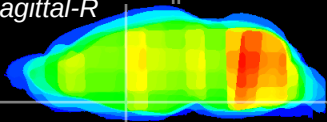

Coronal

Sagittal-R

Sagittal-L

ViBrism: CX24548  
Horizontal

MPA