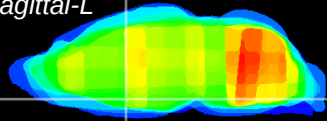

Coronal

Sagittal-R

Sagittal-L

ViBrism: CX24548  
Horizontal

MPA