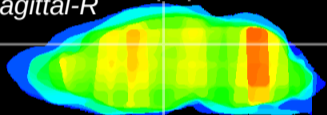

Coronal

Sagittal-R

Sagittal-L

ViBrism: CX24551
Horizontal

DG