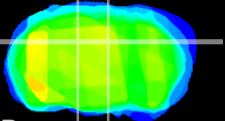

Coronal

Sagittal-R

Sagittal-L

ViBrism: CX24551
Horizontal

DG