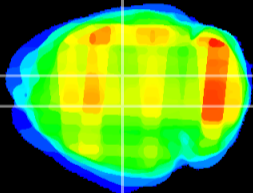

Coronal

Sagittal-R

Sagittal-L

ViBrism: CX24551
Horizontal

DG