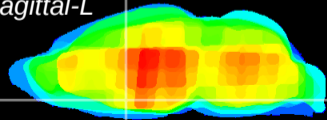

Coronal

Sagittal-R

Sagittal-L

ViBrism: CX24562
Horizontal

MPA