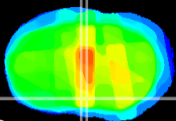

Coronal

Sagittal-R

Sagittal-L

ViBrism: CX24562
Horizontal

MPA