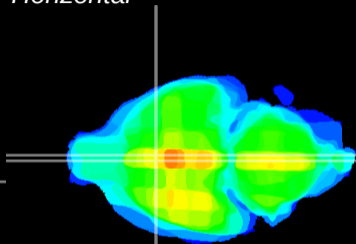

Coronal

Sagittal-R

Sagittal-L

ViBrism: CX24562
Horizontal

MPA