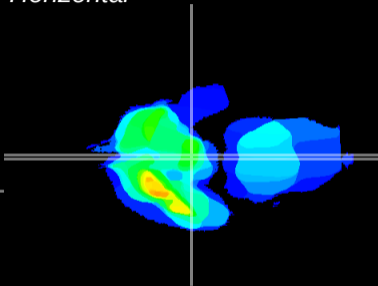

Coronal

Sagittal-R

Sagittal-L

ViBrism: CX24563
Horizontal

ME