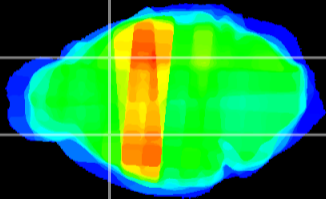

Coronal

Sagittal-R

Sagittal-L

ViBrism: CX24572
Horizontal

CPU lateral