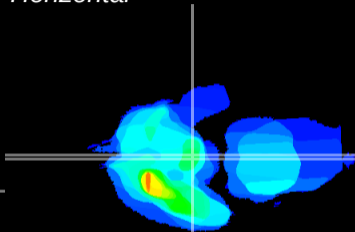

Coronal

Sagittal-R

Sagittal-L

ViBrism: CX24573
Horizontal

ME