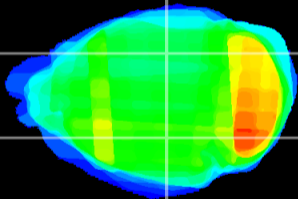

*Coronal*

*Sagittal-R*

*Sagittal-L*

ViBrism: CX24578  
*Horizontal*

LG