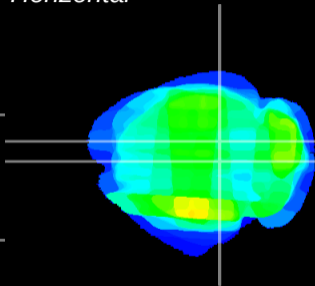

Coronal

Sagittal-R

Sagittal-L

ViBrism: CX24582
Horizontal

SC