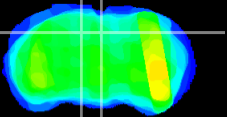

Coronal

Sagittal-R

Sagittal-L

ViBrism: CX24582
Horizontal

SC