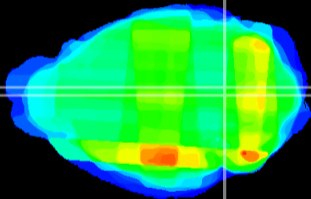

Coronal

Sagittal-R

Sagittal-L

ViBrism: CX24582
Horizontal

Tg