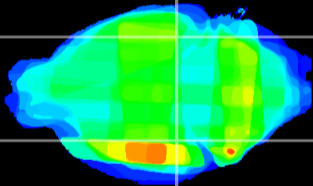

Coronal

Sagittal-R

Sagittal-L

ViBrism: CX24582
Horizontal

ventral S