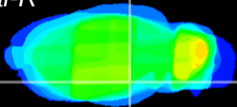

Coronal

Sagittal-R

Sagittal-L

ViBrism: CX24582
Horizontal

ventral S