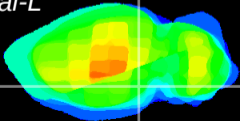

Coronal

Sagittal-R

Sagittal-L

ViBrism: CX24582
Horizontal

ventral S