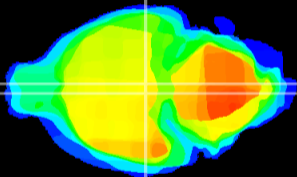

Coronal

Sagittal-R

Sagittal-L

ViBrism: CX24583
Horizontal

M